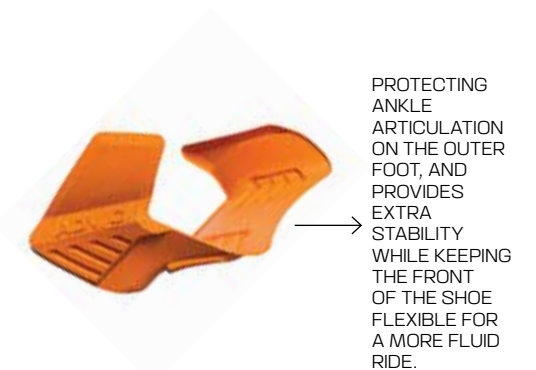

Grip on marble.
Between 24°C and 4°C

EXTERNAL FIELD TESTS - ANNECY

Grip on rocks, in mud
and on grass

CHASSIS TECHNOLOGIES

When you move while training or deployed in uneven, varying terrain, having a platform that provides stability and cushioning is critical. Salomon has developed different chassis constructions developed for different terrain and uses, ensuring stability, cushioning, and comfort, while letting you move dynamically.

ADV CHASSIS

Stability, foot control, & protection.

advanced chassis

AVAILABLE ON
ALL X ULTRA MODELS

FIT TECHNOLOGIES

When military personnel train and deploy, their feet become flatter and wider the longer they stay out in the field. Combine that with the blisters, calluses and bunions that develop over many miles of training and it's no surprise that proper fit is universally listed as the most important benefit of a tactical shoe.

QUICKLACE™

Easy-on, easy-off system for a secure and customized fit.

SENSIFIT™

Wraps the foot from the midsole to the lace system, providing a stable and precise fit.

TECHNICAL GLOSSARY

SOLE

	Every Contragrip sole is a unique blend of rubber compound and lug geometry, targeted to provide the right mix of durability, adhesion, friction, and traction for different applications.
	A high performative EVA foam that provides shock attenuation.
	Lightweight, super responsive cushioning. A foam created by combining EVA and Olefin (OBC) to deliver long lasting cushion and bouncy energy return.