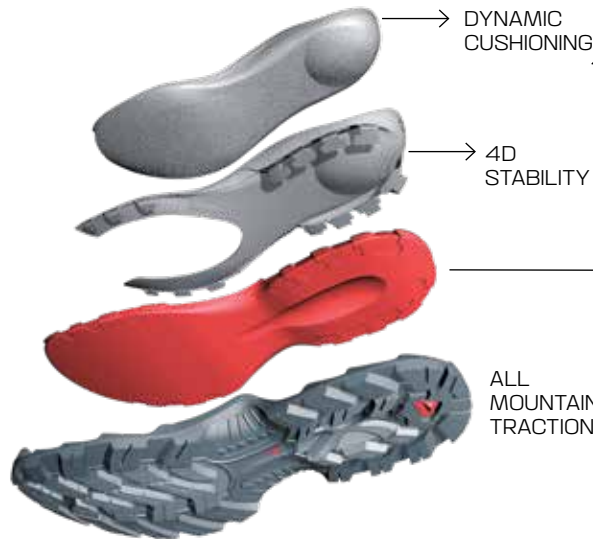

4D Chassis

AVAILABLE ON
ALL QUEST MODELS

ADV CHASSIS

Stability, foot control, & protection.